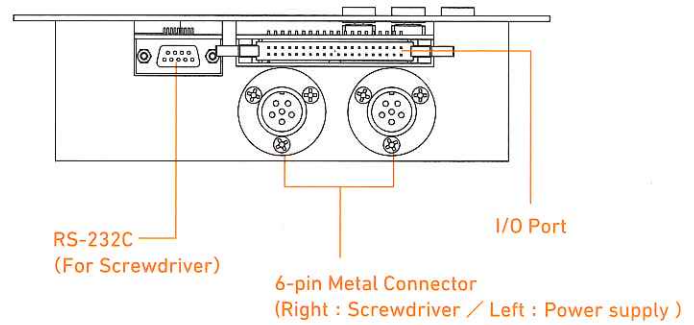

HIOS®

Connection with JYUKUREN BLG-BC2 provides simple control of fastening a screw!

This tool is easy to use for a wide variety of purposes.

New

熟練工 BC2 External I/O Box

BLG-10-Pro1

- ① Identifies an erroneously fastened screw, which can be interlocked with a revolving light.
- ② Operations can be coordinated with PC (the dedicated software).
- ③ No preparation of a program like PLC controls is required.
- ④ Driver operation control is possible depending on whether work is available or not.
- ⑤ When a screw is fastened erroneously, the driver terminates operation if so set up.

BLG-4000BC2

BLG-5000BC2

熟練工
JYUKUREN®

JYUKUREN=Proficient

Front Panel

External connection

① Electric driver interlock LED (1 - 9)

- | | |
|---|--|
| 1. ST (ON from start to stop) | 6. REV (ON during reverse rotation) |
| 2. T.UP (ON when the driver clutched out) | 7. PASS (ON when screw-fastening errors did not occur) |
| 3. WORK-Err (ON when work pieces are not set) | 8. Fail (ON when screw-fastening errors occurred) |
| 4. WORK-ON/OFF (presence/absence of work-piece) | 9. COMP (ON after cycle complete.) |
| 5. FOR (ON during normal rotation) | |

② Switches on the front panel(1 - 4)

1. RESET 1
 2. RESET 2
 3. Dr-SW
 4. DSW1 (Reference 1)
- (BLG-BC2 can be forcibly turned off.)

Configuration Example

Basic Configuration

Screwdriver

I/OBOX

Power Supply

- T-45BL
- T-70BL

* External devices below can be used according to the conditions.

Work Set S/W

Revolving Light

PC

Buzzer

Specifications

Consumption current	Open collector output	External dimension (mm)	Weight (g)	Accessories
30V / 40mA (For HIOS Power Supply T-45BL or T-70BL)	max. 40V/40mA		635g	40-pin connector: 1pc. Terminals: 20pcs. 6-pin driver cord 2m: 1pc. BLG-IO-Pro1 Operation Manual: 1copy