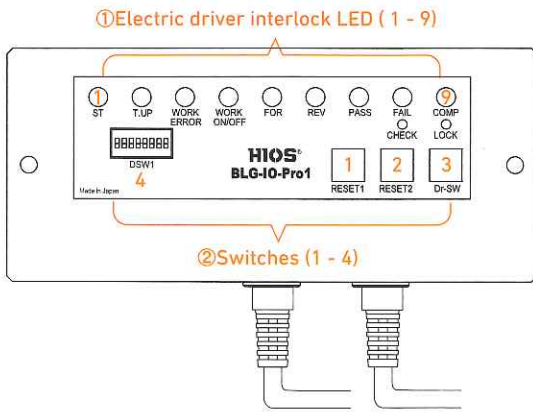

HIOS®

Connection with JYUKUREN BLG-BC2 provides simple control of fastening a screw!

This tool is easy to use for a wide variety of purposes.

New

熟練工 BC2 External I/O Box

BLG-10-Pro1

- ① Identifies an erroneously fastened screw, which can be interlocked with a revolving light.
- ② Operations can be coordinated with PC (the dedicated software).
- ③ No preparation of a program like PLC controls is required.
- ④ Driver operation control is possible depending on whether work is available or not.
- ⑤ When a screw is fastened erroneously, the driver terminates operation if so set up.

BLG-4000BC2

BLG-5000BC2

熟練工
JYUKUREN®

JYUKUREN=Proficient

Front Panel

External connection

① Electric driver interlock LED (1 - 9)

- | | |
|---|--|
| 1. ST (ON from start to stop) | 6. REV (ON during reverse rotation) |
| 2. T.UP (ON when the driver clutched out) | 7. PASS (ON when screw-fastening errors did not occur) |
| 3. WORK-Err (ON when work pieces are not set) | 8. Fail (ON when screw-fastening errors occurred) |
| 4. WORK-ON/OFF (presence/absence of work-piece) | 9. COMP (ON after cycle complete.) |
| 5. FOR (ON during normal rotation) | |

② Switches on the front panel(1 - 4)

1. RESET 1
 2. RESET 2
 3. Dr-SW
 4. DSW1 (Reference 1)
- (BLG-BC2 can be forcibly turned off.)

Configuration Example

Basic Configuration

Screwdriver

I/OBOX

Power Supply

- T-45BL
- T-70BL

* External devices below can be used according to the conditions.

Work Set S/W

Revolving Light

PC

Buzzer

Specifications

Consumption current	Open collector output	External dimension (mm)	Weight (g)	Accessories
30V / 40mA (For HIOS Power Supply T-45BL or T-70BL)	max. 40V/40mA		635g	40-pin connector: 1pc. Terminals: 20pcs. 6-pin driver cord 2m: 1pc. BLG-IO-Pro1 Operation Manual: 1copy